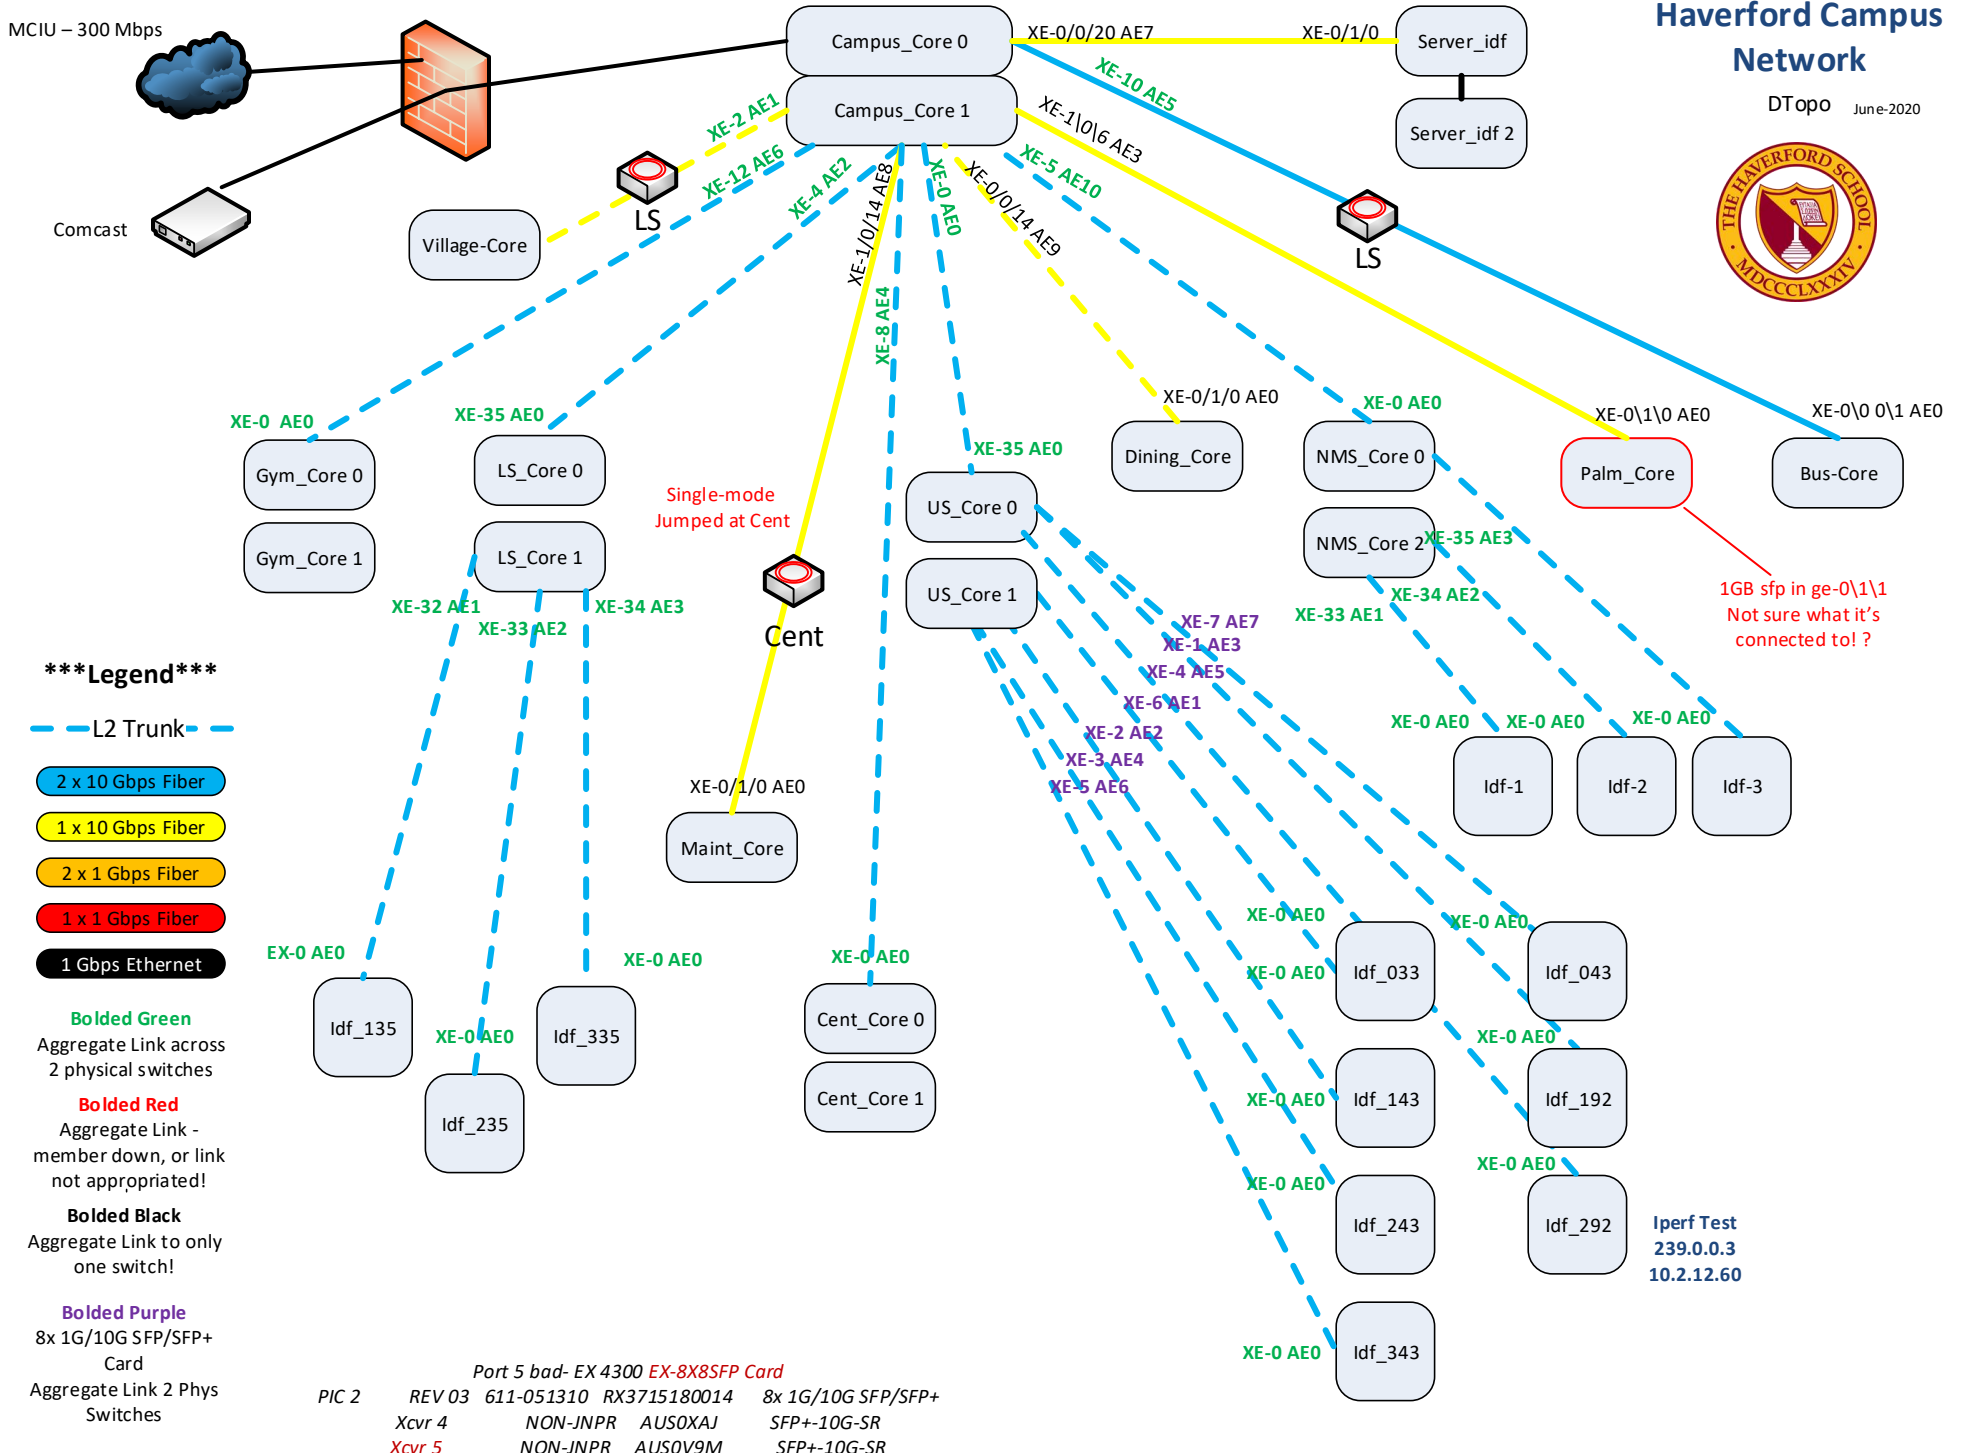

Haverford Campus Network

DTopo June-2020

Legend

--- L2 Trunk

2 x 10 Gbps Fiber

1 x 10 Gbps Fiber

2 x 1 Gbps Fiber

1 x 1 Gbps Fiber

1 Gbps Ethernet

Bolded Green
Aggregate Link across 2 physical switches

Bolded Red
Aggregate Link - member down, or link not appropriated!

Bolded Black
Aggregate Link to only one switch!

Bolded Purple
8x 1G/10G SFP/SFP+ Card
Aggregate Link 2 Phys Switches

Single-mode Jumped at Cent

1GB sfp in ge-0\1\1
Not sure what it's connected to! ?

Iperf Test
239.0.0.3
10.2.12.60

PIC 2 Port 5 bad- EX 4300 EX-8X8SFP Card
REV 03 611-051310 RX3715180014 8x 1G/10G SFP/SFP+
Xcvr 4 NON-JNPR AUSOXAJ SFP+-10G-SR
Xcvr 5 NON-JNPR AUSOV9M SFP+-10G-SR